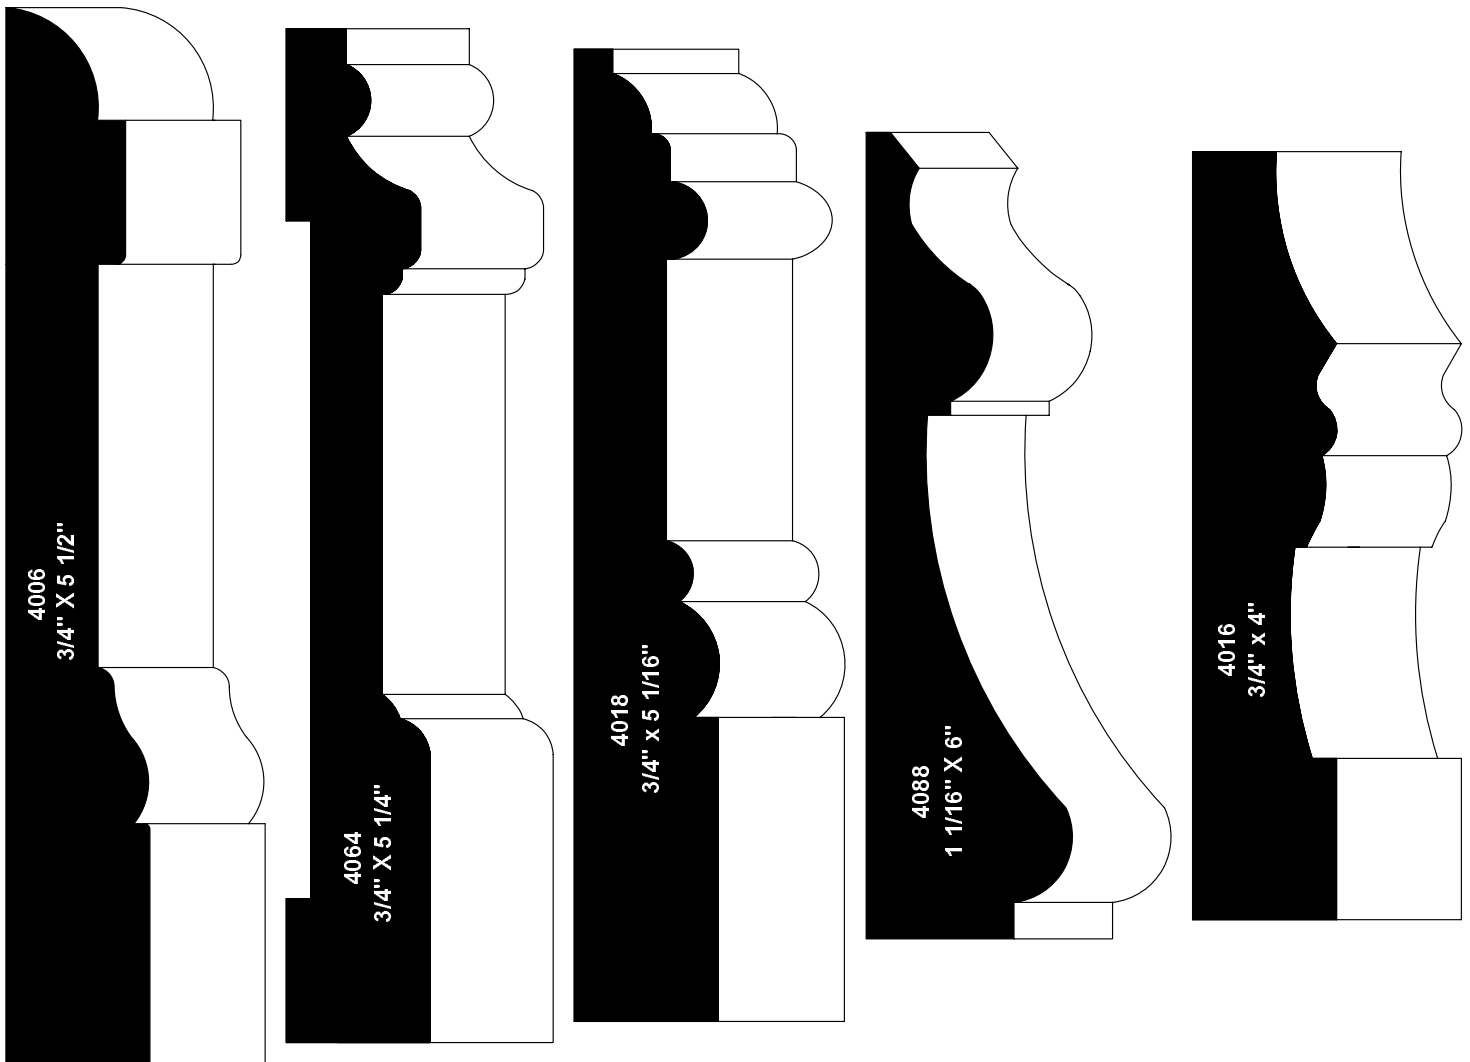

MOULDING CATALOG

MOULDING NUMBER	SECTION/TYPE	PAGE NUMBER	THICKNESS	WIDTH
4103	BASEBOARDS	7	3/4	6
4104	BASEBOARDS	10	1 1/8	7
4105	BASEBOARDS	12	3/4	5 1/2
4106	BASEBOARDS	4	1	9
4107	BASEBOARDS	19	3/4	7 1/4
4108	BASEBOARDS	11	11/16	4 5/8
4109	BASEBOARDS	19	1	7 1/4
4110	BASEBOARDS	20	3/4	7 1/4
4111	BASEBOARDS	20	3/4	7 1/4
4112	BASEBOARDS	20	3/4	7 1/4
4113	BASEBOARDS	10	3/4	6 3/4
4114	BASEBOARDS	18	1 1/8	5 7/8
4115	BASEBOARDS	25	3/4	6 7/8
4116	BASEBOARDS	22	13/16	4 5/8
4117	BASEBOARDS	21	3/4	5 3/4
4118	BASEBOARDS	18	1 1/2	5 3/16
4119	BASEBOARDS	18	1 3/4	4 15/16
4120	BASEBOARDS	13	1 1/8	5 3/4
4121	BASEBOARDS	21	3/4	6 1/2
4122	BASEBOARDS	6	3/4	7
4123	BASEBOARDS	21	1	8
4124	BASEBOARDS	10	3/4	7 3/4
4125	BASEBOARDS	21	3/4	6
4126	BASEBOARDS	11	3/4	6
4127	BASEBOARDS	24	1	5
4128	BASEBOARDS	20	1	7 1/8
4129	BASEBOARDS	23	3/4	7
4130	BASEBOARDS	20	3/4	7
4131	BASEBOARDS	25	7/8	5 1/2
4132	BASEBOARDS	28	1	2 3/4
4133	BASEBOARDS	28	1	2 3/4
4134	BASEBOARDS	28	1 1/16	2 3/4
4135	BASEBOARDS	29	1 1/8	2 7/8
4136	BASEBOARDS	29	1	2 3/4
4137	BASEBOARDS	29	1	2 3/4
4138	BASEBOARDS	29	1	2 3/4
4139	BASEBOARDS	29	3/4	1 7/8
4140	BASEBOARDS	15	13/16	5 1/4
4141	BASEBOARDS	12	1	6 3/16
4142	BASEBOARDS	28	1	2 1/4

BASEBOARDS

BASEBOARDS..... 1 - 24

COMPOSITE BASEBOARDS..... 25 - 27

BASECAPS 28 - 29

MOST OF OUR ONE-PIECE
BASEBOARDS COME
IN ANY HEIGHT UP
TO 8-3/4".
INQUIRE WITHIN.

STARKE MILLWORK, INC.
671 BANGOR ROAD
NAZARETH, PA 18064
PHONE: 610-759-1753
FAX: 610-746-4708
starke@enter.net
www.starkemillwork.com