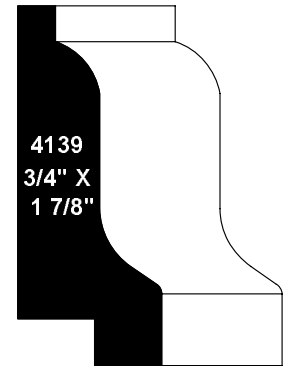

MOULDING CATALOG

MOULDING NUMBER	SECTION/TYPE	PAGE NUMBER	THICKNESS	WIDTH
4103	BASEBOARDS	7	3/4	6
4104	BASEBOARDS	10	1 1/8	7
4105	BASEBOARDS	12	3/4	5 1/2
4106	BASEBOARDS	4	1	9
4107	BASEBOARDS	19	3/4	7 1/4
4108	BASEBOARDS	11	11/16	4 5/8
4109	BASEBOARDS	19	1	7 1/4
4110	BASEBOARDS	20	3/4	7 1/4
4111	BASEBOARDS	20	3/4	7 1/4
4112	BASEBOARDS	20	3/4	7 1/4
4113	BASEBOARDS	10	3/4	6 3/4
4114	BASEBOARDS	18	1 1/8	5 7/8
4115	BASEBOARDS	25	3/4	6 7/8
4116	BASEBOARDS	22	13/16	4 5/8
4117	BASEBOARDS	21	3/4	5 3/4
4118	BASEBOARDS	18	1 1/2	5 3/16
4119	BASEBOARDS	18	1 3/4	4 15/16
4120	BASEBOARDS	13	1 1/8	5 3/4
4121	BASEBOARDS	21	3/4	6 1/2
4122	BASEBOARDS	6	3/4	7
4123	BASEBOARDS	21	1	8
4124	BASEBOARDS	10	3/4	7 3/4
4125	BASEBOARDS	21	3/4	6
4126	BASEBOARDS	11	3/4	6
4127	BASEBOARDS	24	1	5
4128	BASEBOARDS	20	1	7 1/8
4129	BASEBOARDS	23	3/4	7
4130	BASEBOARDS	20	3/4	7
4131	BASEBOARDS	25	7/8	5 1/2
4132	BASEBOARDS	28	1	2 3/4
4133	BASEBOARDS	28	1	2 3/4
4134	BASEBOARDS	28	1 1/16	2 3/4
4135	BASEBOARDS	29	1 1/8	2 7/8
4136	BASEBOARDS	29	1	2 3/4
4137	BASEBOARDS	29	1	2 3/4
4138	BASEBOARDS	29	1	2 3/4
4139	BASEBOARDS	29	3/4	1 7/8
4140	BASEBOARDS	15	13/16	5 1/4
4141	BASEBOARDS	12	1	6 3/16
4142	BASEBOARDS	28	1	2 1/4

BASEBOARDS

BASEBOARDS..... 1 - 24

COMPOSITE BASEBOARDS..... 25 - 27

BASECAPS 28 - 29

MOST OF OUR ONE-PIECE
BASEBOARDS COME
IN ANY HEIGHT UP
TO 8-3/4".
INQUIRE WITHIN.

STARKE MILLWORK, INC.
671 BANGOR ROAD
NAZARETH, PA 18064
PHONE: 610-759-1753
FAX: 610-746-4708
starke@enter.net
www.starkemillwork.com