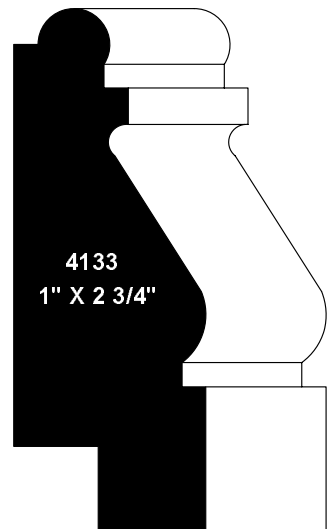

MOULDING CATALOG

MOULDING NUMBER	SECTION/TYPE	PAGE NUMBER	THICKNESS	WIDTH
4103	BASEBOARDS	7	3/4	6
4104	BASEBOARDS	10	1 1/8	7
4105	BASEBOARDS	12	3/4	5 1/2
4106	BASEBOARDS	4	1	9
4107	BASEBOARDS	19	3/4	7 1/4
4108	BASEBOARDS	11	11/16	4 5/8
4109	BASEBOARDS	19	1	7 1/4
4110	BASEBOARDS	20	3/4	7 1/4
4111	BASEBOARDS	20	3/4	7 1/4
4112	BASEBOARDS	20	3/4	7 1/4
4113	BASEBOARDS	10	3/4	6 3/4
4114	BASEBOARDS	18	1 1/8	5 7/8
4115	BASEBOARDS	25	3/4	6 7/8
4116	BASEBOARDS	22	13/16	4 5/8
4117	BASEBOARDS	21	3/4	5 3/4
4118	BASEBOARDS	18	1 1/2	5 3/16
4119	BASEBOARDS	18	1 3/4	4 15/16
4120	BASEBOARDS	13	1 1/8	5 3/4
4121	BASEBOARDS	21	3/4	6 1/2
4122	BASEBOARDS	6	3/4	7
4123	BASEBOARDS	21	1	8
4124	BASEBOARDS	10	3/4	7 3/4
4125	BASEBOARDS	21	3/4	6
4126	BASEBOARDS	11	3/4	6
4127	BASEBOARDS	24	1	5
4128	BASEBOARDS	20	1	7 1/8
4129	BASEBOARDS	23	3/4	7
4130	BASEBOARDS	20	3/4	7
4131	BASEBOARDS	25	7/8	5 1/2
4132	BASEBOARDS	28	1	2 3/4
4133	BASEBOARDS	28	1	2 3/4
4134	BASEBOARDS	28	1 1/16	2 3/4
4135	BASEBOARDS	29	1 1/8	2 7/8
4136	BASEBOARDS	29	1	2 3/4
4137	BASEBOARDS	29	1	2 3/4
4138	BASEBOARDS	29	1	2 3/4
4139	BASEBOARDS	29	3/4	1 7/8
4140	BASEBOARDS	15	13/16	5 1/4
4141	BASEBOARDS	12	1	6 3/16
4142	BASEBOARDS	28	1	2 1/4

BASEBOARDS

BASEBOARDS..... 1 - 24

COMPOSITE BASEBOARDS..... 25 - 27

BASECAPS 28 - 29

MOST OF OUR ONE-PIECE
BASEBOARDS COME
IN ANY HEIGHT UP
TO 8-3/4".
INQUIRE WITHIN.

STARKE MILLWORK, INC.
671 BANGOR ROAD
NAZARETH, PA 18064
PHONE: 610-759-1753
FAX: 610-746-4708
starke@enter.net
www.starkemillwork.com